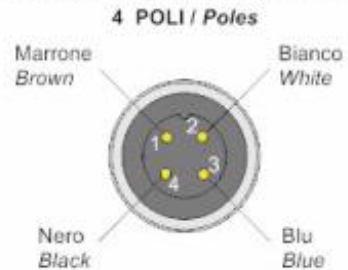

**Part number: COC000006 - Model: MOD.10 M12 A CABLARE**

Connettore femmina M12 - versione dritta  
*M12 female connector - straight type*

Configurazione e colori - vista lato frontale  
*Configuration and wires color - front view*

Dimension in mm

### TECHNICAL CHARACTERISTICS

Connection type:	M12X1
Configuration:	FEMAL
Number of poles:	4
Cable gland:	PG7
Nut fixing material:	PA
Plug material:	PA
Pole material:	NECKELED BRASS
Pole treatment:	OPTALLOY
Rated current:	4A
Rated voltage:	250Vac/dc
IP rating:	IP67
Operating temperature:	-40° ÷ +85°C